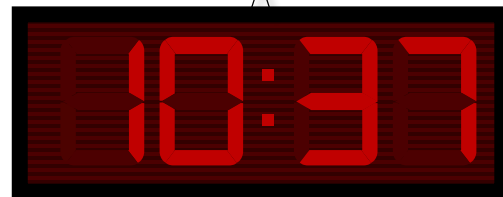

MISSION
2
PHASE

A TIME DIFFERENCE

As you make your way to the vault, you pass the wall of international clocks. The labels are different than you remember them being in the future. You're going to have to switch them out, but that's not the only adjustment you need to make.

LAGOS

KATHMANDU

PITTSBURGH

BEIJING

SUVA

SAO PAULO